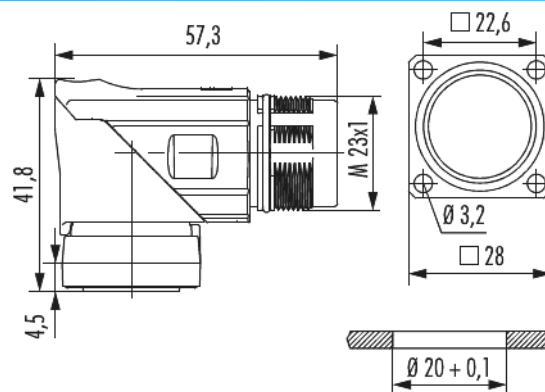

Housing TWILOCK panel connector M23

Power angled rotatable

Item number 7639100000

Technical data

Housing type	Panel angled
Material housing	Zinc Die Cast
Material housing surface	blue passivated
Version	right angled , TWILOCK
External thread plug-in side	M23 x 1
Locking type	Screw
Shield	unshielded
Seal type	O-Ring
Material seals/o-rings	FKM (FPM)
Rotatable	330 °
Panel hole	Ø 20 + 0,1 mm
Flange	28 x 28 mm
Hole distance	22.6 mm
Hole diameter	4 x Ø 3,2 mm
Temperature range	-40 °C to +125 °C
Protection class	IP 67 , IP 69 K

Housing TWILOCK panel connector M23 Power angled rotatable

Item number 7639100000

suitable contact inserts

7084909101 , 7084910101 , 7084943121 , 7084944101 ,
7084951121 , 7084953101

Housing TWILOCK panel connector M23

Power angled rotatable

Item number 7639100000

Commercial data

Packaging Unit	20
EAN code	4033878001929
Weight	0.10985 kg
ETIM 7	EC003556
ETIM 8	EC003556
ETIM 9	EC003556
eCl@ss 10.1	27440224
Customs tariff number	85366990