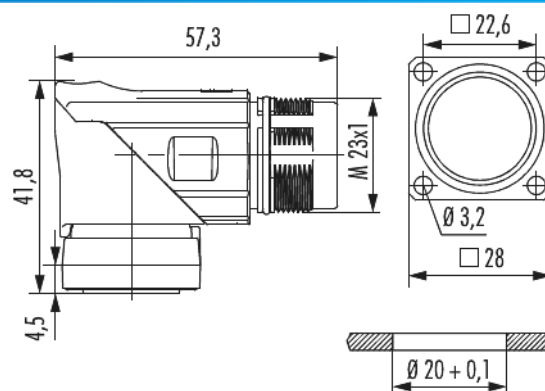

Housing TWILOCK panel connector M23

Power angled rotatable

Item number 763910000S

Technical data

Housing type	Panel angled
Material housing	Zinc Die Cast
Material housing surface	blue passivated
Version	right angled , TWILOCK-S
External thread plug-in side	M23 x 1
Locking type	Screw
Shield	unshielded
Seal type	O-Ring
Material seals/o-rings	FKM (FPM)
Rotatable	330 °
Panel hole	Ø 20 + 0,1 mm
Flange	28 x 28 mm
Hole distance	22.6 mm
Hole diameter	4 x Ø 3,2 mm
Temperature range	-40 °C to +125 °C
Protection class	IP 67 , IP 69 K

Housing TWILOCK panel connector M23 Power angled rotatable

Item number 763910000S

suitable contact inserts

7084909101 , 7084910101 , 7084943121 , 7084951121 ,
7084953101

Housing TWILOCK panel connector M23

Power angled rotatable

Item number 763910000S

Commercial data

Packaging Unit	20
EAN code	4033878001912
Weight	0.104 kg
ETIM 7	EC003556
ETIM 8	EC003556
ETIM 9	EC003556
Customs tariff number	85366990

Note: