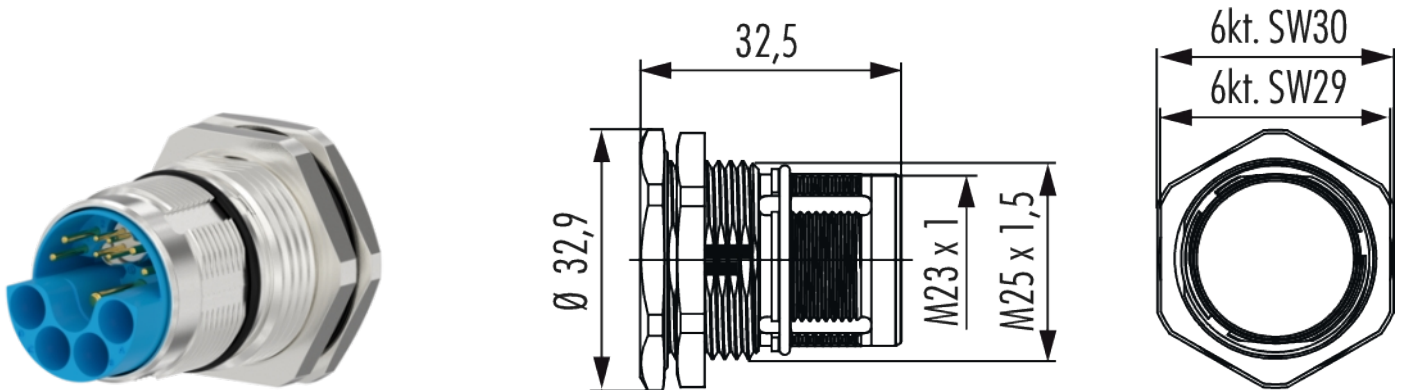

Item number 76510000S

Technical data

Housing type

Material housing	brass
Material housing surface	Nickel
Installation type	Rear wall
Version	Screw , TWILOCK-S
External thread plug-in side	M23 x 1
Locking type	Screw
Shield	unshielded
Seal type	O-Ring
Material seals/o-rings	NBR
Panel hole	Ø 25 + 0,1 mm
Length (L)	32.6 mm
Wrench size (SW)	30 mm
Protection class	IP 67
Temperature range	-40°C to +125°C
suitable contact inserts	7084954101 , 7084954102

Item number 76510000S

Commercial data

Packaging Unit	25
EAN code	4033878011652
Weight	0.03883 kg
ETIM 7	EC003556
ETIM 8	EC003556
ETIM 9	EC003556
eCl@ss 10.1	27440224
Customs tariff number	85366990

Note: