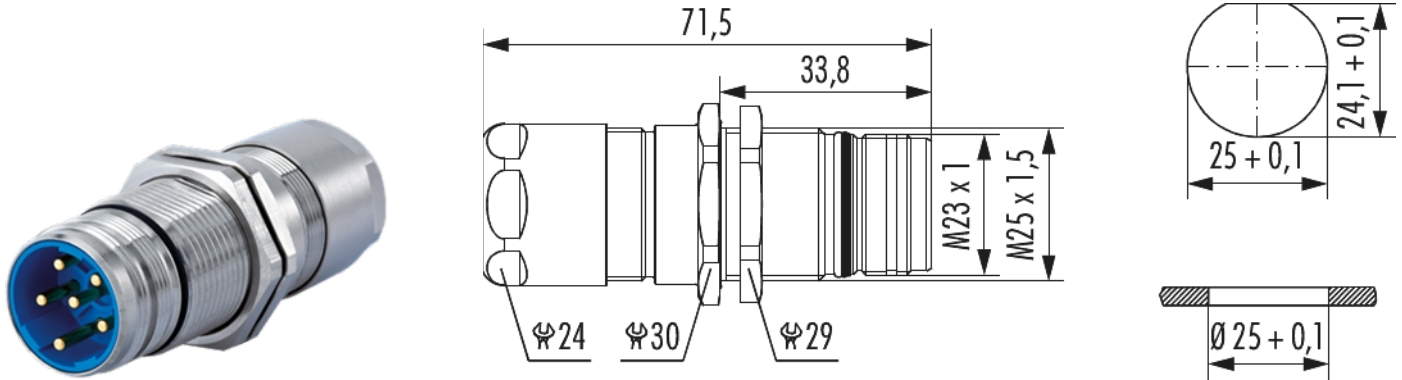

# Housing panel connector M23 Power strain relief

Item number 7653500000

## Technical data

Material housing	Copper-Zinc alloy
Material housing surface	Nickel
Installation type	Rear wall
External thread (AG)	M25 x 1,5
External thread plug-in side	M23 x 1
Locking type	Screw
Shield	shielded
Seal type	O-Ring
Material seals/o-rings	NBR
Panel hole	$\varnothing 25 + 0,1$ mm
Drill form	D $24,1 + 0,1$ mm, D $\varnothing 25 + 0,1$ mm
Wrench size (SW1/SW2/SW3)	24/30/29 mm
Cable diameter	7 - 12 mm
Protection class	IP 67 , IP 69 K
Temperature range	-40 °C to +125 °C

# Housing panel connector M23 Power strain relief

Item number 765350000

**suitable contact inserts**

7084909101 , 7084909102 , 7084910101 , 7084910102 ,  
7084943121 , 7084943122 , 7084944101 , 7084944102 ,  
7084951121 , 7084951122 , 7084953101 , 7084953102