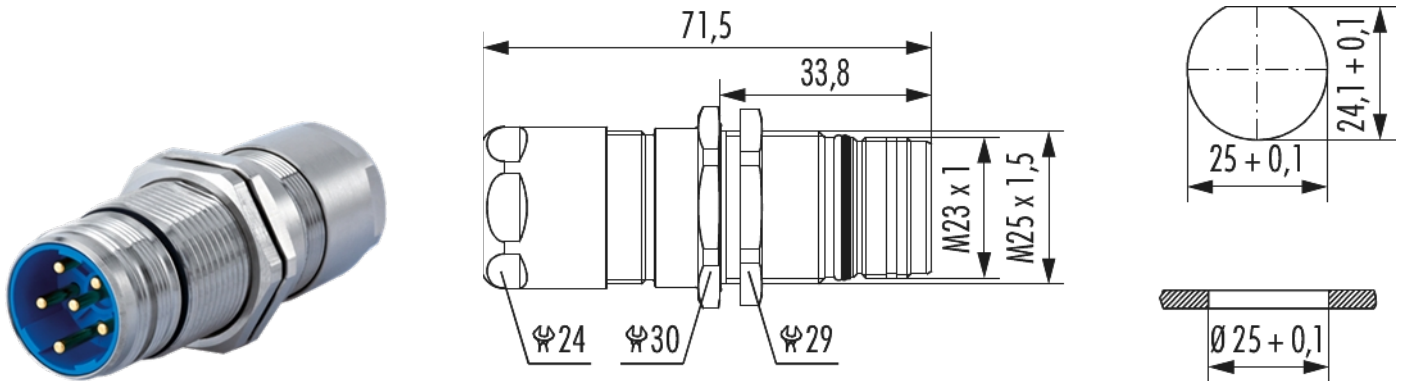

Housing TWILOCK-S panel connector M23

Power rear wall

Item number 765350000S

Technical data

| | |
|------------------------------|----------------------------------|
| Material housing | brass |
| Material housing surface | Nickel |
| Installation type | Rear wall |
| Version | TWILOCK-S |
| External thread plug-in side | M23 x 1 |
| Locking type | Screw |
| Shield | shielded |
| Seal type | O-Ring |
| Material seals/o-rings | FKM (FPM) , NBR |
| Panel hole | Ø 25 + 0,1 mm |
| Drill form | D 24,1 + 0,1 mm, D Ø 25 + 0,1 mm |
| Cable diameter | 7 - 12 mm |
| Temperature range | -40 °C to +125 °C |
| Protection class | IP 67 , IP 69 K |

Housing TWILOCK-S panel connector M23

Power rear wall

Item number 765350000S

suitable contact inserts

7084909101 , 7084909102 , 7084910101 , 7084910102 ,
7084943121 , 7084943122 , 7084951121 , 7084951122 ,
7084953101 , 7084953102

Housing TWILOCK-S panel connector M23

Power rear wall

Item number 765350000S

Commercial data

| | |
|-----------------------|---------------|
| Packaging Unit | 25 |
| EAN code | 4033878003206 |
| Weight | 0.07953 kg |
| ETIM 7 | EC003556 |
| ETIM 8 | EC003556 |
| ETIM 9 | EC003556 |
| eCl@ss 10.1 | 27440224 |
| Customs tariff number | 85366990 |