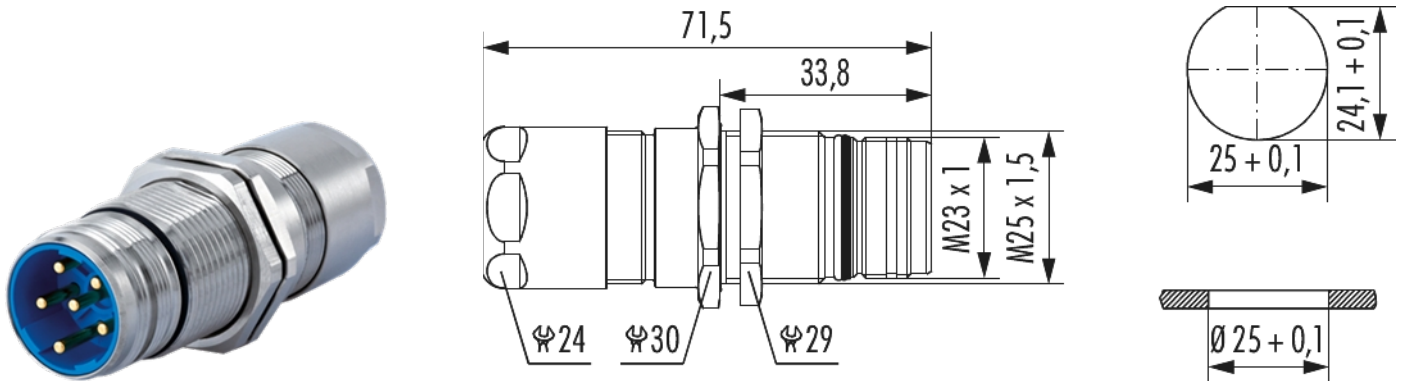

# Housing panel connector M23 Power strain relief

Item number 7653600000

## Technical data

Material housing	brass , Copper-Zinc alloy
Material housing surface	Nickel
Installation type	Rear wall
External thread (AG)	M25 x 1,5
External thread plug-in side	M23 x 1
Locking type	Screw
Shield	shielded
Seal type	O-Ring
Material seals/o-rings	NBR
Panel hole	Ø 25 + 0,1 mm
Drill form	D 24,1 + 0,1 mm, D Ø 25 + 0,1 mm
Length (L)	71.5 mm
Wrench size (SW1/SW2/SW3)	24/30/29 mm
Cable diameter	11 - 17 mm
Protection class	IP 67 , IP 69 K
Temperature range	-40°C to +125°C

# Housing panel connector M23 Power strain relief

Item number 7653600000

**suitable contact inserts**

7084909101 , 7084909102 , 7084910101 , 7084910102 ,  
7084943121 , 7084943122 , 7084944101 , 7084944102 ,  
7084951121 , 7084951122 , 7084953101 , 7084953102