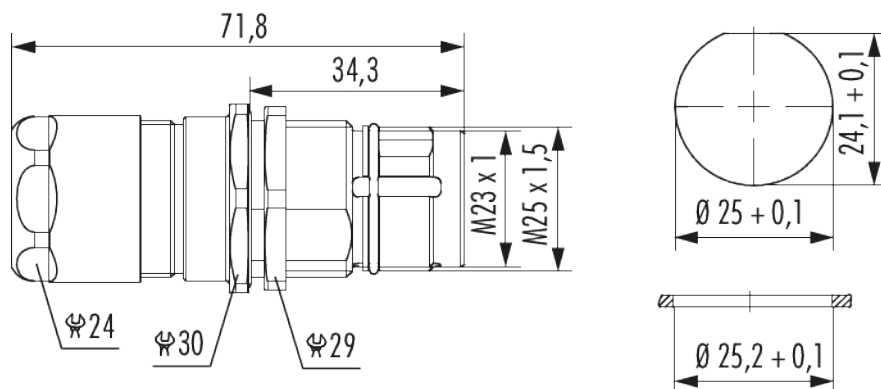

Housing TWILOCK-S panel connector M23

Power rear wall

Item number 765360000S

Technical data

Material housing	Copper-Zinc alloy
Material housing surface	Nickel
Installation type	Rear wall
Version	Screw , TWILOCK-S
External thread plug-in side	M23 x 1
Locking type	Screw , TWILOCK-S
Shield	shielded
Seal type	O-Ring
Material seals/o-rings	FKM (FPM) , NBR
Panel hole	$\varnothing 25 + 0,1$ mm
Drill form	D $24,1 + 0,1$ mm, D $\varnothing 25 + 0,1$ mm
Cable diameter	11 - 17 mm
Temperature range	-40°C to +125°C
Protection class	IP 67 , IP 69 K
suitable contact inserts	7084909101 , 7084909102 , 7084910101 , 7084910102 , 7084943121 , 7084943122 , 7084951121 , 7084951122 , 7084953101 , 7084953102

Housing TWILOCK-S panel connector M23

Power rear wall

Item number 76536000S

Commercial data

Packaging Unit	25
EAN code	4033878003213
Weight	0.0782 kg
ETIM 7	EC003556
ETIM 8	EC003556
ETIM 9	EC003556
eCl@ss 10.1	27440224
Customs tariff number	85366990