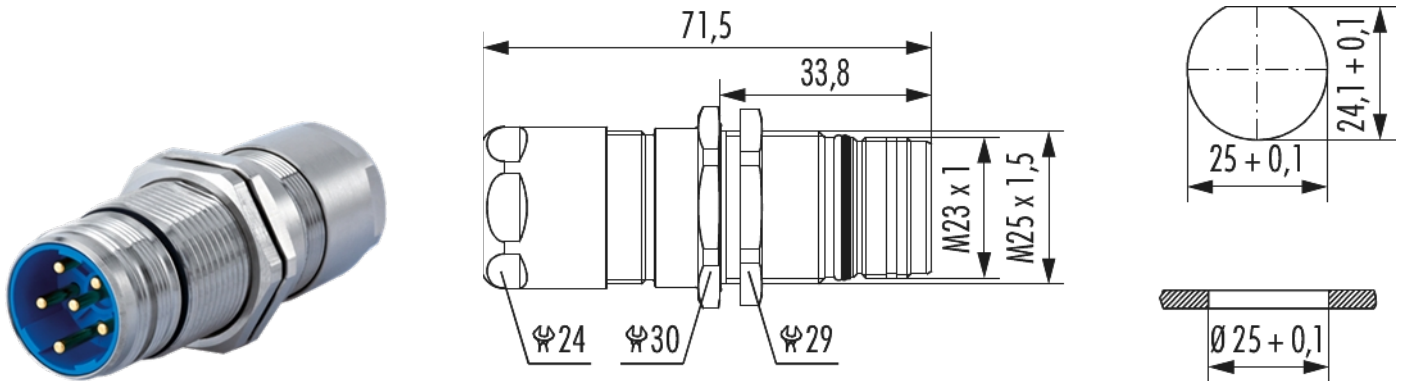

Housing TWILOCK-S panel connector M23

Power rear wall

Item number 765360000S

Technical data

Material housing	brass , Copper-Zinc alloy
Material housing surface	Nickel
Installation type	Rear wall
Version	TWILOCK-S
External thread plug-in side	M23 x 1
Locking type	Screw
Shield	shielded
Seal type	O-Ring
Material seals/o-rings	FKM (FPM) , NBR
Panel hole	$\varnothing 25 + 0,1$ mm
Drill form	D $24,1 + 0,1$ mm, D $\varnothing 25 + 0,1$ mm
Cable diameter	11 - 17 mm
Temperature range	-40 °C to +125 °C
Protection class	IP 67 , IP 69 K

Housing TWILOCK-S panel connector M23

Power rear wall

Item number 765360000S

Commercial data

Packaging Unit	25
EAN code	4033878003213
Weight	0.0782 kg
ETIM 7	EC003556
ETIM 8	EC003556
ETIM 9	EC003556
eCl@ss 10.1	27440224
Customs tariff number	85366990