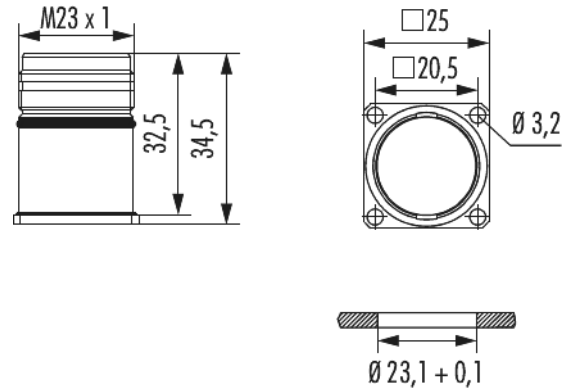

## Technical data

Material housing	Copper-Zinc alloy
Material housing surface	Nickel
Installation type	Rear wall
Version	TWILOCK
External thread plug-in side	M23 x 1
Locking type	Screw
Shield	unshielded
Material seals/o-rings	NBR
Panel hole	Ø 23,1 + 0,1 mm
Flange	25 x 25 mm
Hole distance	20.5 mm
Hole diameter	4 x Ø 3,2 mm
Protection class	IP 67 , IP 69 K
Temperature range	-40°C to +125°C