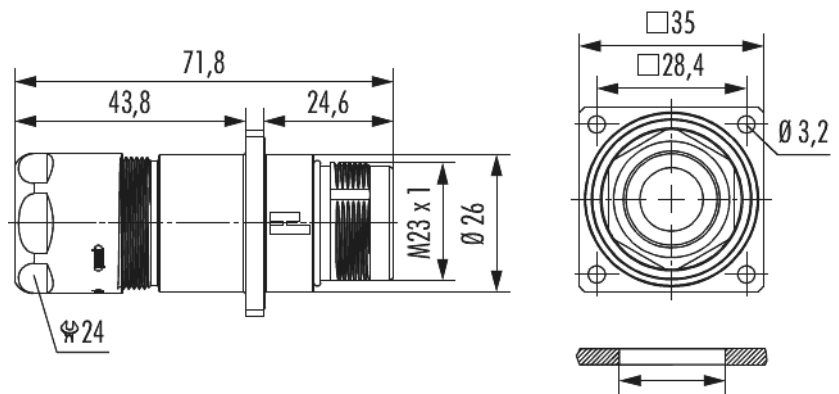

# Housing panel connector M23 Power strain relief

Item number 7683500000

## Technical data

Material housing	Copper-Zinc alloy
Material housing surface	Nickel
Installation type	Front wall , Rear wall
External thread plug-in side	M23 x 1
Locking type	Screw
Shield	shielded
Material seals/o-rings	NBR
Panel hole	mind. Ø 26,5 + 0,2 mm
Flange	35 x 35 mm
Hole distance	28.4 mm
Hole diameter	4 x Ø 3,2 mm
Wrench size (SW)	24 mm
Cable diameter	7 - 12 mm
Protection class	IP 67 , IP 69 K
Temperature range	-40 °C to +125 °C