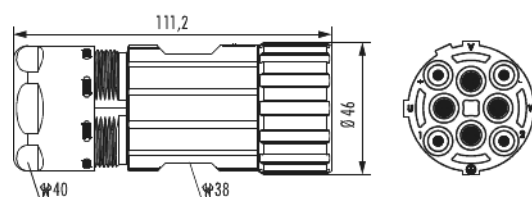

Housing incl. insert cable connector M40

Power - 8-pole

Item number 7710643000

Technical data

Housing type	Cable
Material housing	brass , Zinc Die Cast
Material housing surface	Nickel
Insert	Socket
Version	Screw
External thread plug-in side	-
Internal thread plug-in side	M40 x 1,5
Knurled nut-Ø plug-in side	46 mm
TWILOCK thread	-
Locking type	Screw
Shield	shielded
Seal type	O-Ring
Material seals/o-rings	FKM (FPM) , NBR
Wrench size (SW1/SW2)	40/38 mm
Cable diameter	13 - 18 mm
Length (L)	111.2 mm

Housing incl. insert cable connector M40

Power - 8-pole

Item number 7710643000

Temperature range	-40 °C to +125 °C
Degree of Protection	3
Protection class	IP 67 , IP 69 K
Characteristic of connection	Crimp
Number of poles	8
Pole picture	4 + 3 + PE
Color contact insert	blue
Material insulating body	PBT
Material Ethernet insert	-
Number of contacts signal	4
Number of contacts power	3
Number of contacts PE	1
Contact-Ø signal	2 mm
Contact-Ø power	3.6 mm
Terminal cross section data	-
Terminal cross section signal	0,14 - 1,5 mm ²
Terminal cross section power	2,5 - 16 mm ²
Crimp range	0.14 - 16 mm ²
Nominal current signal	28 A
Nominal current power	55 A
Nominal voltage at degree of pollution 3 signal	300 V~
Nominal voltage at degree of pollution 3 power	600 V~
Test voltage signal	2500 V~

Housing incl. insert cable connector M40

Power - 8-pole

Item number 7710643000

Test voltage power	4000 V~
Insulation resistance signal	> 10 ¹³
Insulation resistance power	> 10 ¹³
max. contact resistance signal	3 mOhm
max. contact resistance power	1 mOhm
Minimum mating cycles	> 500
Suitable data contacts	-
Suitable Signal contacts	7015952002
Suitable power contacts	7015953602 , 7015953612 , 7015953622 , 7015953624 , 7015953632
Suitable PE-/FE-contacts	7015953602 , 7015953612 , 7015953622 , 7015953624 , 7015953632