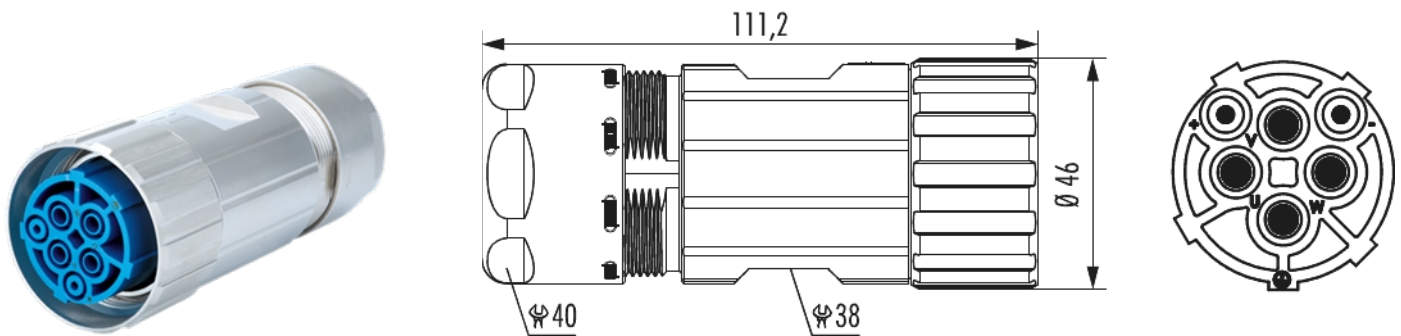

Housing incl. insert cable connector M40

Power - 6-pole

Item number 7710723000

Technical data

Housing type	Cable
Material housing	brass , Zinc Die Cast
Material housing surface	Nickel
Insert	Socket
Version	Screw
External thread plug-in side	-
Internal thread plug-in side	M40 x 1,5
Knurled nut-Ø plug-in side	46 mm
TWILOCK thread	-
Locking type	Screw
Shield	shielded
Seal type	O-Ring
Material seals/o-rings	FKM (FPM) , NBR
Wrench size (SW1/SW2)	40/38 mm
Cable diameter	17 - 24 mm
Length (L)	111.2 mm

Housing incl. insert cable connector M40

Power - 6-pole

Item number 7710723000

Temperature range	-40 °C to +125 °C
Degree of Protection	3
Protection class	IP 67 , IP 69 K
Characteristic of connection	Crimp
Number of poles	6
Pole picture	2 + 3 + PE
Color contact insert	blue
Material insulating body	PBT
Material Ethernet insert	-
Number of contacts signal	2
Number of contacts power	3
Number of contacts PE	1
Contact-Ø signal	2 mm
Contact-Ø power	3.6 mm
Terminal cross section data	-
Terminal cross section signal	0,14 - 1,5 mm ²
Terminal cross section power	2,5 - 16 mm ²
Crimp range	0.14 - 16 mm ²
Nominal current signal	28 A
Nominal current power	55 A
Nominal voltage at degree of pollution 3 signal	300 V~
Nominal voltage at degree of pollution 3 power	600 V~
Test voltage signal	2500 V~

Housing incl. insert cable connector M40

Power - 6-pole

Item number 7710723000

Test voltage power	4000 V~
Insulation resistance signal	> 10 ¹³
Insulation resistance power	> 10 ¹³
max. contact resistance signal	3 mOhm
max. contact resistance power	1 mOhm
Minimum mating cycles	> 500
Suitable data contacts	-
Suitable Signal contacts	7015952002
Suitable power contacts	7015953602 , 7015953612 , 7015953622 , 7015953624 , 7015953632
Suitable PE-/FE-contacts	7015953602 , 7015953612 , 7015953622 , 7015953624 , 7015953632