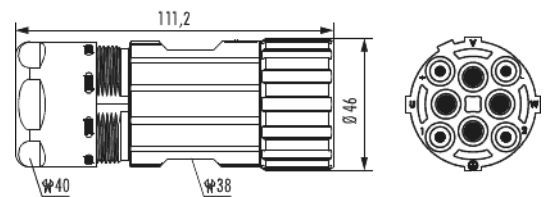

Housing incl. insert cable connector M40

Power - 8-pole

Item number 7710843000

Technical data

Housing type	Cable
Material housing	brass , Zinc Die Cast
Material housing surface	Nickel
Insert	Socket
Version	Screw
External thread plug-in side	-
Internal thread plug-in side	M40 x 1,5
Knurled nut-Ø plug-in side	46 mm
TWILOCK thread	-
Locking type	Screw
Shield	shielded
Seal type	O-Ring
Material seals/o-rings	FKM (FPM) , NBR
Wrench size (SW1/SW2)	40/38 mm
Cable diameter	21 - 28 mm
Length (L)	111.2 mm

Housing incl. insert cable connector M40

Power - 8-pole

Item number 7710843000

Temperature range	-40 °C to +125 °C
Degree of Protection	3
Protection class	IP 67 , IP 69 K
Characteristic of connection	Crimp
Number of poles	8
Pole picture	4 + 3 + PE
Color contact insert	blue
Material insulating body	PBT
Material Ethernet insert	-
Number of contacts signal	4
Number of contacts power	3
Number of contacts PE	1
Contact-Ø signal	2 mm
Contact-Ø power	3.6 mm
Terminal cross section data	-
Terminal cross section signal	0,14 - 1,5 mm ²
Terminal cross section power	2,5 - 16 mm ²
Crimp range	0.14 - 16 mm ²
Nominal current signal	28 A
Nominal current power	55 A
Nominal voltage at degree of pollution 3 signal	300 V~
Nominal voltage at degree of pollution 3 power	600 V~
Test voltage signal	2500 V~

Housing incl. insert cable connector M40

Power - 8-pole

Item number 7710843000

Test voltage power	4000 V~
Insulation resistance signal	> 10 ¹³
Insulation resistance power	> 10 ¹³
max. contact resistance signal	3 mOhm
max. contact resistance power	1 mOhm
Minimum mating cycles	> 500
Suitable data contacts	-
Suitable Signal contacts	7015952002
Suitable power contacts	7015953602 , 7015953612 , 7015953622 , 7015953624 , 7015953632
Suitable PE-/FE-contacts	7015953602 , 7015953612 , 7015953622 , 7015953624 , 7015953632