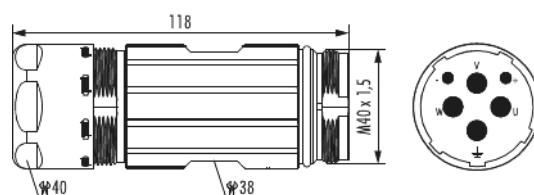

# Housing incl. insert cable connector M40

### Technical data

Housing type	Coupler
Material housing	brass , Zinc Die Cast
Material housing surface	Nickel
Insert	Pin
Version	Screw
External thread plug-in side	M40 x 1,5
Knurled screw-Ø plug-in side	40 mm
Locking type	Screw
Shield	shielded
Seal type	O-Ring
Material seals/o-rings	FKM (FPM) , NBR
Wrench size (SW1/SW2)	40/38 mm
Cable diameter	13 - 18 mm
Length (L)	118 mm
Temperature range	-40 °C to +125 °C
Degree of Protection	3

## Power - 6-pole

Item number 7720623000

Protection class	IP 67 , IP 69 K
Characteristic of connection	Crimp
Number of poles	6
Pole picture	2 + 3 + PE
Color contact insert	blue
Material insulating body	PBT
Number of contacts signal	2
Number of contacts power	3
Number of contacts PE	1
Contact-Ø signal	2 mm
Contact-Ø power	3.6 mm
Terminal cross section signal	0,14 - 1,5 mm <sup>2</sup>
Terminal cross section power	2,5 - 16 mm <sup>2</sup>
Crimp range	0.14 - 16 mm <sup>2</sup>
Nominal current signal	28 A
Nominal current power	55 A
Nominal voltage at degree of pollution 3 signal	300 V <sup>~</sup>
Nominal voltage at degree of pollution 3 power	600 V <sup>~</sup>
Test voltage signal	2500 V <sup>~</sup>
Test voltage power	4000 V <sup>~</sup>
Insulation resistance signal	> 10 <sup>13</sup>
Insulation resistance power	> 10 <sup>13</sup>
max. contact resistance signal	3 mOhm