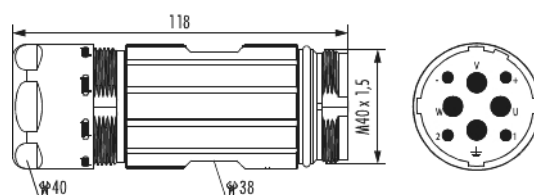

# Housing incl. insert cable connector M40

### Technical data

Housing type	Coupler
Material housing	brass , Zinc Die Cast
Material housing surface	Nickel
Insert	Pin
Version	Screw
External thread plug-in side	M40 x 1,5
Knurled screw-Ø plug-in side	40 mm
Locking type	Other
Shield	shielded
Seal type	O-Ring
Material seals/o-rings	FKM (FPM) , NBR
Wrench size (SW1/SW2)	40/38 mm
Cable diameter	17 - 24 mm
Length (L)	118 mm
Temperature range	-40 °C to +125 °C
Degree of Protection	3

## Power - 8-pole

Item number 7720743000

Protection class	IP 67 , IP 69 K
Characteristic of connection	Crimp
Number of poles	8
Pole picture	4 + 3 + PE
Color contact insert	blue
Material insulating body	PBT
Number of contacts signal	4
Number of contacts power	3
Number of contacts PE	1
Contact-Ø signal	2 mm
Contact-Ø power	3.6 mm
Terminal cross section signal	0,14 - 1,5 mm <sup>2</sup>
Terminal cross section power	2,5 - 16 mm <sup>2</sup>
Crimp range	0.14 - 16 mm <sup>2</sup>
Nominal current signal	28 A
Nominal current power	55 A
Nominal voltage at degree of pollution 3 signal	300 V <sup>~</sup>
Nominal voltage at degree of pollution 3 power	600 V <sup>~</sup>
Test voltage signal	2500 V <sup>~</sup>
Test voltage power	4000 V <sup>~</sup>
Insulation resistance signal	> 10 <sup>13</sup>
Insulation resistance power	> 10 <sup>13</sup>
max. contact resistance signal	3 mOhm