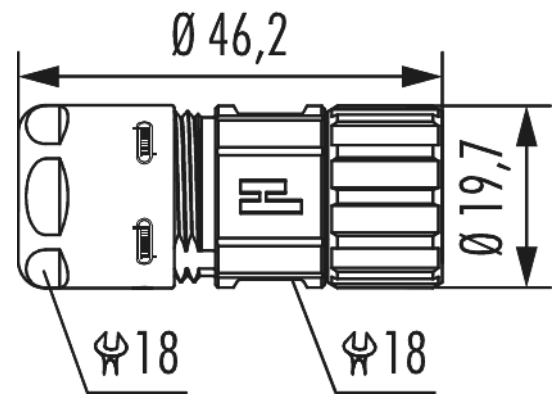

Housing cable connector M16

Item number 7810300000

Technical data

Housing type	Cable
Material housing	brass , Zinc Die Cast
Material housing surface	Nickel
Version	Screw
Internal thread plug-in side	M16 x 0,75
Knurled nut-Ø plug-in side	19.7 mm
Locking type	Screw
Shield	shielded
Material seals/o-rings	NBR
Wrench size (SW1/SW2)	18/18 mm
Cable diameter	3 - 6 mm
Temperature range	-40 °C to +125 °C
Protection class	IP 67 , IP 69 K

Housing cable connector M16

Item number 781030000

Commercial data

Packaging Unit	25
EAN code	4033878504611
Weight	0.04058 kg
ETIM 7	EC003556
ETIM 8	EC003556
ETIM 9	EC003556
eCl@ss 10.1	27440224
Customs tariff number	85366990