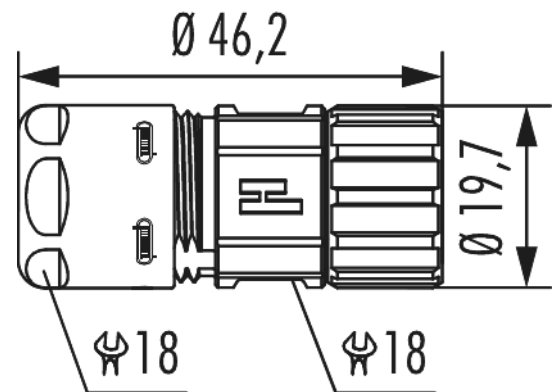

Housing cable connector M16

Item number 7810400000

Technical data

Housing type	Cable
Material housing	brass , Zinc Die Cast
Material housing surface	Nickel
Version	Screw
Internal thread plug-in side	M16 x 0,75
Knurled nut-Ø plug-in side	19.7 mm
Locking type	Screw
Shield	shielded
Material seals/o-rings	NBR
Wrench size (SW1/SW2)	18/18 mm
Cable diameter	5 - 9 mm
Temperature range	-40 °C to +125 °C
Protection class	IP 67 , IP 69 K

Housing cable connector M16

Item number 7810400000

Commercial data

Packaging Unit	25
EAN code	4033878504628
Weight	0.0382 kg
ETIM 7	EC003556
ETIM 8	EC003556
ETIM 9	EC003556
eCl@ss 10.1	27440224
Customs tariff number	85366990