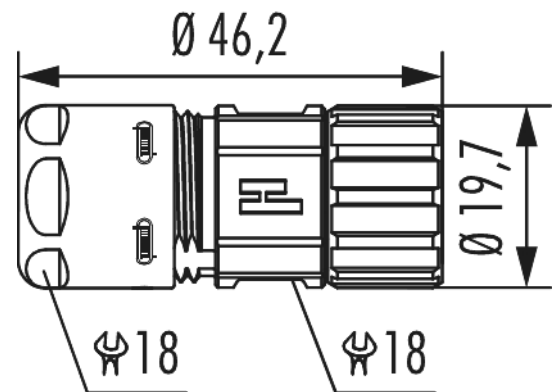

# Housing cable connector M16

Item number 7810500000

## Technical data

Housing type	Cable
Material housing	brass , Zinc Die Cast
Material housing surface	Nickel
Version	Screw
Internal thread plug-in side	M16 x 0,75
Knurled nut-Ø plug-in side	19.7 mm
Locking type	Screw
Shield	shielded
Material seals/o-rings	NBR
Wrench size (SW1/SW2)	18/18 mm
Cable diameter	8 - 11 mm
Temperature range	-40 °C to +125 °C
Protection class	IP 67 , IP 69 K

# Housing cable connector M16

Item number 781050000

## Commercial data

Packaging Unit	25
EAN code	4033878504635
Weight	0.03214 kg
ETIM 7	EC003556
ETIM 8	EC003556
ETIM 9	EC003556
eCl@ss 10.1	27440224
Customs tariff number	85366990

Note: