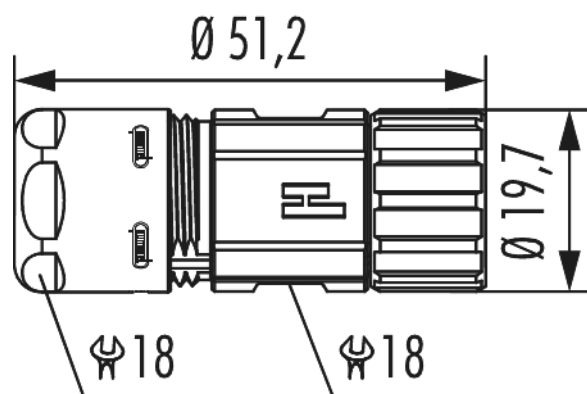

Housing cable connector M16

Item number 781140000

Technical data

Housing type	Cable
Material housing	brass , Zinc Die Cast
Material housing surface	Nickel
Version	long version
Internal thread plug-in side	M16 x 0,75
Knurled nut-Ø plug-in side	19.7 mm
Locking type	Screw
Shield	shielded
Material seals/o-rings	NBR
Wrench size (SW1/SW2)	18/18 mm
Cable diameter	5 - 9 mm
Temperature range	-40 °C to +125 °C
Protection class	IP 67 , IP 69 K

Housing cable connector M16

Item number 781140000

Commercial data

Packaging Unit	10
EAN code	4033878504642
Weight	0.04 kg
ETIM 7	EC003556
ETIM 8	EC003556
ETIM 9	EC003556
eCl@ss 10.1	27440224
Customs tariff number	85366990