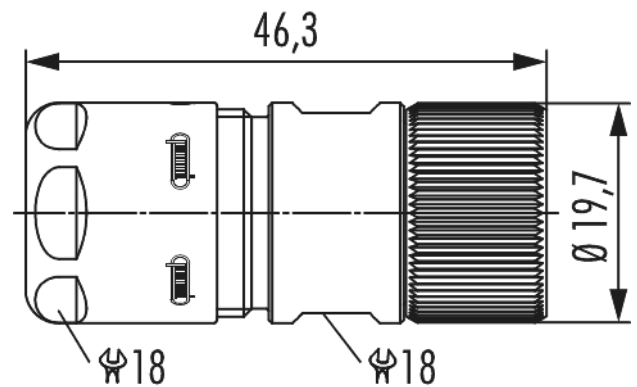

# Housing INOX cable connector M16

Item number 7814300000

## Technical data

Housing type	Cable
Material housing	Stainless steel 1.4404 (AISI 316)
Material housing surface	-
Insert	Socket
Version	Screw
External thread plug-in side	-
Internal thread plug-in side	M16 x 0,75
Knurled nut-Ø plug-in side	19.7 mm
Locking type	Screw
Shield	
Seal type	O-Ring
Material seals/o-rings	FKM (FPM)
Coding position	
Panel hole	- mm
Drill form	- mm
Wall thickness	- mm

# Housing INOX cable connector M16

Item number 781430000

<b>Chamfer</b>	
<b>Flange</b>	- mm
<b>Hole diameter</b>	- mm
<b>Allen key/Torx</b>	-
<b>Wrench size (SW1/SW2)</b>	18/18 mm
<b>Cable diameter</b>	3 - 6 mm
<b>Temperature range</b>	-40°C to +125°C
<b>Protection class</b>	IP 67 , IP 69 K