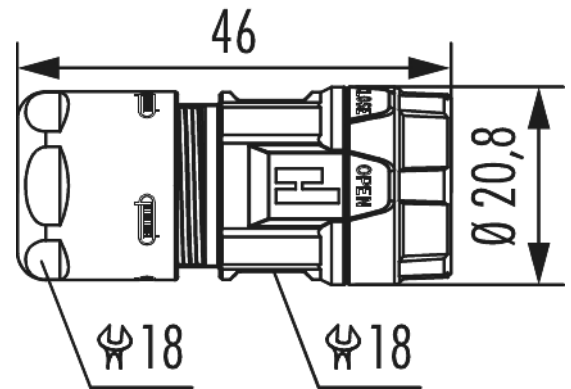

Housing TWILOCK cable connector M16

Item number 7816300000

Technical data

Housing type	Cable
Material housing	brass , Zinc Die Cast
Material housing surface	Nickel
Version	TWILOCK
Internal thread plug-in side	M16 x 0,75
TWILOCK/TWILOCK-S-Ø plug-in side	20.8 mm
Shield	shielded
Seal type	O-Ring
Material seals/o-rings	NBR
Wrench size (SW1/SW2)	18/18 mm
Cable diameter	3 - 6 mm
Temperature range	-40°C to +125°C
Protection class	IP 67 , IP 69 K

Housing TWILOCK cable connector M16

Item number 781630000

Commercial data

Packaging Unit	25
EAN code	4033878504697
Weight	0.05 kg
ETIM 7	EC003556
ETIM 8	EC003556
ETIM 9	EC003556
eCl@ss 10.1	27440224
Customs tariff number	85366990