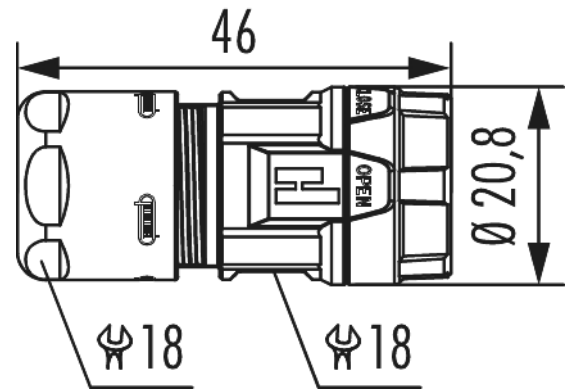

Housing TWILOCK cable connector M16

Item number 781640000

Technical data

Housing type	Cable
Material housing	brass , Zinc Die Cast
Material housing surface	Nickel
Version	TWILOCK
Internal thread plug-in side	M16 x 0,75
TWILOCK/TWILOCK-S-Ø plug-in side	20.8 mm
Shield	shielded
Seal type	O-Ring
Material seals/o-rings	NBR
Wrench size (SW1/SW2)	18/18 mm
Cable diameter	5 - 9 mm
Temperature range	-40°C to +125°C
Protection class	IP 67 , IP 69 K

Housing TWILOCK cable connector M16

Item number 781640000

Commercial data

Packaging Unit	25
EAN code	4033878504703
Weight	0.046 kg
ETIM 7	EC003556
ETIM 8	EC003556
ETIM 9	EC003556
eCl@ss 10.1	27440224
Customs tariff number	85366990