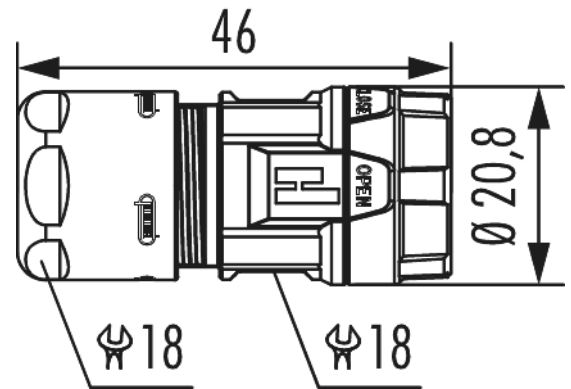

Housing TWILOCK cable connector M16

Item number 781650000

Technical data

Housing type	Cable
Material housing	brass , Zinc Die Cast
Material housing surface	Nickel
Version	TWILOCK
Internal thread plug-in side	M16 x 0,75
TWILOCK/TWILOCK-S-Ø plug-in side	20.8 mm
Shield	shielded
Seal type	O-Ring
Material seals/o-rings	NBR
Wrench size (SW1/SW2)	18/18 mm
Cable diameter	8 - 11 mm
Temperature range	-40°C to +125°C
Protection class	IP 67 , IP 69 K

Housing TWILOCK cable connector M16

Item number 781650000

Commercial data

Packaging Unit	25
EAN code	4033878504710
Weight	0.05 kg
ETIM 7	EC003556
ETIM 8	EC003556
ETIM 9	EC003556
eCl@ss 10.1	27440224
Customs tariff number	85366990