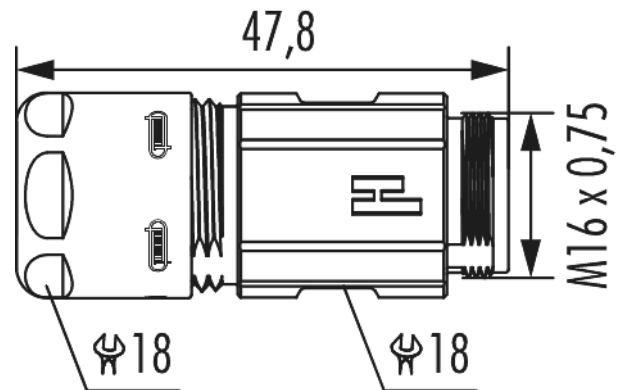

Housing coupler connector M16

Item number 7820300000

Technical data

Housing type	Coupler
Material housing	Aluminium alloy , Copper-Zinc alloy , Zinc Die Cast
Material housing surface	Nickel
Version	Screw
External thread plug-in side	M16 x 0,75
Locking type	Screw
Shield	shielded
Material seals/o-rings	NBR
Wrench size (SW1/SW2)	18/18 mm
Cable diameter	3 - 6 mm
Temperature range	-40°C to +125°C
Protection class	IP 67 , IP 69 K

Housing coupler connector M16

Item number 7820300000

Commercial data

Packaging Unit	25
EAN code	4033878504727
Weight	0.02523 kg
ETIM 7	EC003556
ETIM 8	EC003556
ETIM 9	EC003556
eCl@ss 10.1	27440224
Customs tariff number	85366990