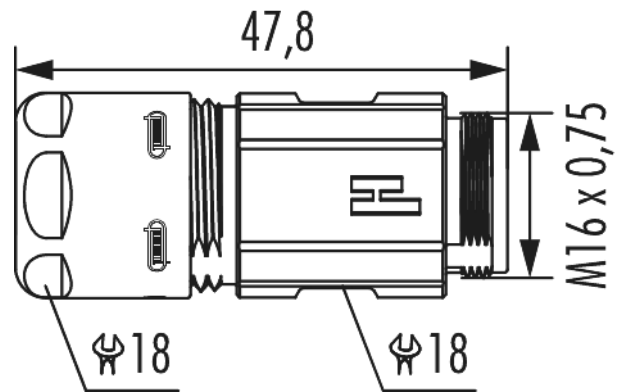

Housing coupler connector M16

Item number 7820400000

Technical data

Housing type	Coupler
Material housing	Aluminium alloy , Copper-Zinc alloy , Zinc Die Cast
Material housing surface	Nickel
Version	Screw
External thread plug-in side	M16 x 0,75
Locking type	Screw
Shield	shielded
Material seals/o-rings	NBR
Wrench size (SW1/SW2)	18/18 mm
Cable diameter	5 - 9 mm
Temperature range	-40°C to +125°C
Protection class	IP 67 , IP 69 K

Housing coupler connector M16

Item number 782040000

Commercial data

Packaging Unit	25
EAN code	4033878504734
Weight	0.039 kg
ETIM 7	EC003556
ETIM 8	EC003556
ETIM 9	EC003556
eCl@ss 10.1	27440224
Customs tariff number	85366990