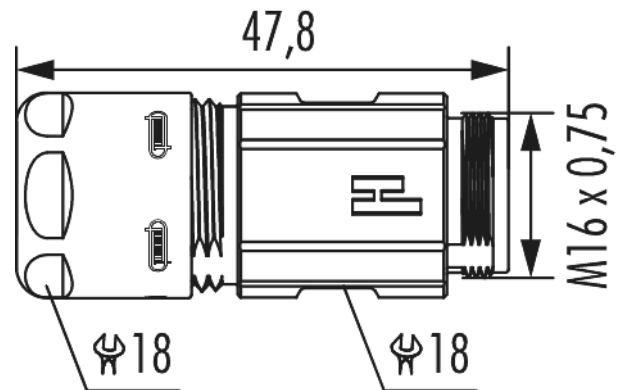

Housing coupler connector M16

Item number 7820500000

Technical data

Housing type	Coupler
Material housing	Aluminium alloy , Copper-Zinc alloy , Zinc Die Cast
Material housing surface	Nickel
Version	Screw
External thread plug-in side	M16 x 0,75
Locking type	Screw
Shield	shielded
Material seals/o-rings	NBR
Wrench size (SW1/SW2)	18/18 mm
Cable diameter	8 - 11 mm
Temperature range	-40°C to +125°C
Protection class	IP 67 , IP 69 K

Housing coupler connector M16

Item number 7820500000

Commercial data

Packaging Unit	25
EAN code	4033878504741
Weight	0.038 kg
ETIM 7	EC003556
ETIM 8	EC003556
ETIM 9	EC003556
eCl@ss 10.1	27440224
Customs tariff number	85366990