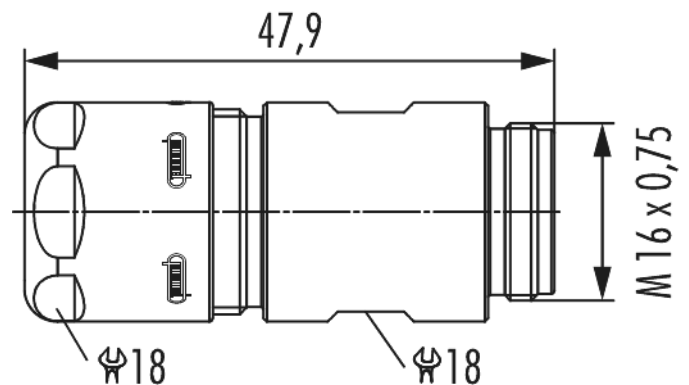

Housing INOX coupler connector M16

Item number 7824300000

Technical data

Housing type	Coupler
Material housing	Stainless steel 1.4404 (AISI 316)
Material housing surface	-
Insert	Pin
Version	Screw
External thread plug-in side	M16 x 0,75
Internal thread plug-in side	-
Locking type	Screw
Shield	shielded
Seal type	O-Ring
Material seals/o-rings	FKM (FPM)
Wrench size (SW1/SW2)	18/18 mm
Cable diameter	3 - 6 mm
Temperature range	-40°C to +125°C
Protection class	IP 67 , IP 69 K

Housing INOX coupler connector M16

Item number 7824300000

Commercial data

Packaging Unit	5
EAN code	4033878504758
Weight	0.0445 kg
ETIM 7	EC003556
ETIM 8	EC003556
ETIM 9	EC003556
eCl@ss 10.1	27440224
Customs tariff number	85366990