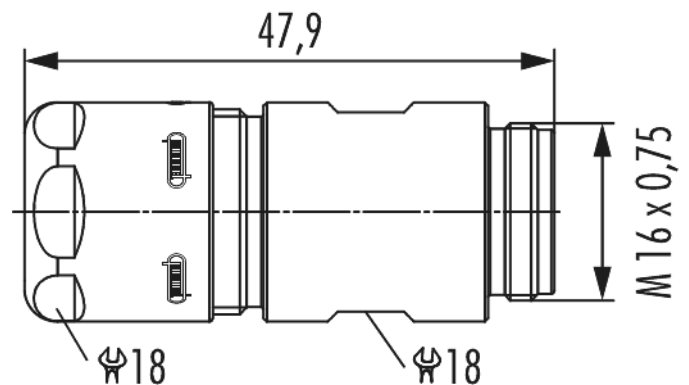

# Housing INOX coupler connector M16

Item number 782440000

## Technical data

Housing type	Coupler
Material housing	Stainless steel 1.4404 (AISI 316)
Material housing surface	-
Insert	Pin
Version	Screw
External thread plug-in side	M16 x 0,75
Internal thread plug-in side	-
Locking type	Screw
Shield	shielded
Seal type	O-Ring
Material seals/o-rings	FKM (FPM)
Wrench size (SW1/SW2)	18/18 mm
Cable diameter	5 - 9 mm
Temperature range	-40°C to +125°C
Protection class	IP 67 , IP 69 K

## Commercial data

Packaging Unit	5
EAN code	4033878504765
Weight	0.0445 kg
ETIM 7	EC003556
ETIM 8	EC003556
ETIM 9	EC003556
eCl@ss 10.1	27440224
Customs tariff number	85366990

Note: