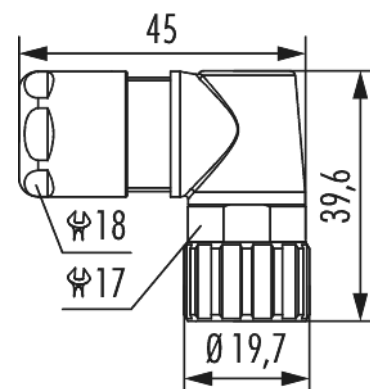

Housing right angle cable connector M16

Item number 7831300000

Technical data

Material housing	brass , Zinc Die Cast
Material housing surface	Nickel
Version	orientable , Screw
Internal thread plug-in side	M16 x 0,75
Knurled nut-Ø plug-in side	19.7 mm
Locking type	Screw
Shield	shielded
Material seals/o-rings	NBR
Wrench size (SW1/SW2)	18/17 mm
Cable diameter	3 - 6 mm
Temperature range	-40°C to +125°C
Protection class	IP 67 , IP 69 K

Housing right angle cable connector M16

Item number 783130000

Commercial data

Packaging Unit	25
EAN code	4033878504789
Weight	0.07504 kg
ETIM 7	EC003556
ETIM 8	EC003556
ETIM 9	EC003556
eCl@ss 10.1	27440224
Customs tariff number	85366990