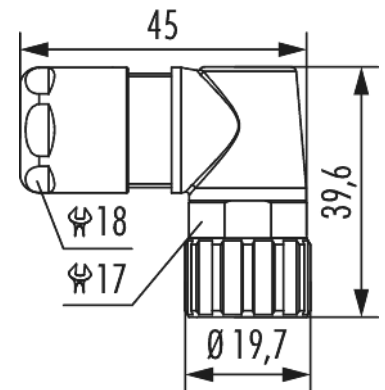

# Housing right angle cable connector M16

Item number 783140000

## Technical data

<b>Material housing</b>	brass , Zinc Die Cast
<b>Material housing surface</b>	Nickel
<b>Version</b>	orientable , Screw
<b>Internal thread plug-in side</b>	M16 x 0,75
<b>Knurled nut-Ø plug-in side</b>	19.7 mm
<b>Locking type</b>	Screw
<b>Shield</b>	shielded
<b>Material seals/o-rings</b>	NBR
<b>Wrench size (SW1/SW2)</b>	18/17 mm
<b>Cable diameter</b>	5 - 9 mm
<b>Temperature range</b>	-40°C to +125°C
<b>Protection class</b>	IP 67 , IP 69 K

## Commercial data

Packaging Unit	25
EAN code	4033878504796
Weight	0.07551 kg
ETIM 7	EC003556
ETIM 8	EC003556
ETIM 9	EC003556
eCl@ss 10.1	27440224
Customs tariff number	85366990

Note: