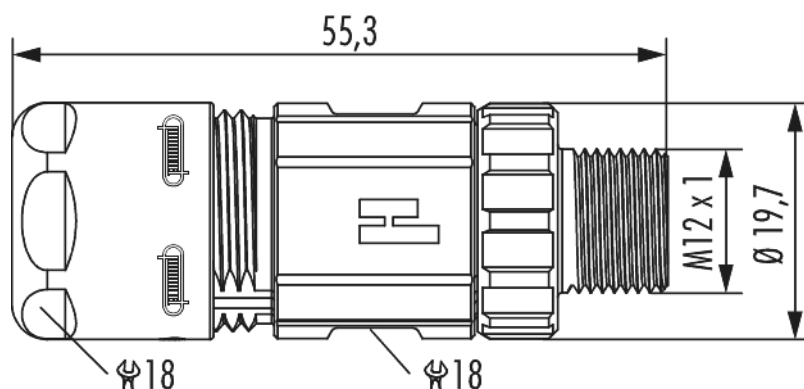

Housing coupler connector M12 Power - S, T

Item number A712-7S20300000

Technical data

Housing type	Coupler
Material housing	brass , Zinc Die Cast
Material housing surface	Nickel
Coding	S , T
Version	Screw
External thread plug-in side	M12 x 1
Knurled screw-Ø plug-in side	19.7 mm
Locking type	Screw
Shield	shielded
Material seals/o-rings	HNBR , NBR
Wrench size (SW1/SW2)	18/18 mm
Cable diameter	3 - 6 mm
Temperature range	-40°C to +125°C
Protection class	IP 67 , IP 69 K
suitable contact inserts	A712-7S05931105 , A712-7T05904105

Housing coupler connector M12 Power - S, T

Item number A712-7S20300000

Commercial data

Packaging Unit	5
EAN code	4033878505472
Weight	0.04271 kg
ETIM 7	EC003556
ETIM 8	EC003556
ETIM 9	EC003556
eCl@ss 10.1	27440224
Customs tariff number	85366990