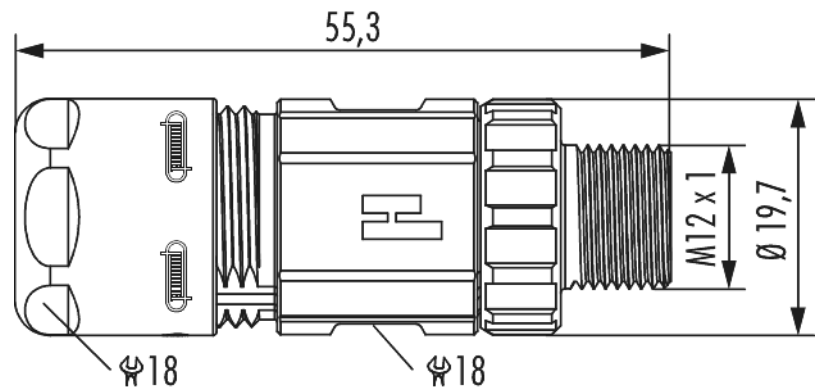

# Housing coupler connector M12 Power - S, T

Item number A712-7S20500000

## Technical data

Housing type	Coupler
Material housing	brass , Zinc Die Cast
Material housing surface	Nickel
Coding	S , T
Version	Screw
External thread plug-in side	M12 x 1
Knurled screw-Ø plug-in side	19.7 mm
Locking type	Screw
Shield	shielded
Material seals/o-rings	HNBR , NBR
Wrench size (SW1/SW2)	18/18 mm
Cable diameter	8 - 11 mm
Temperature range	-40°C to +125°C
Protection class	IP 67 , IP 69 K
suitable contact inserts	A712-7S05931105 , A712-7T05904105

## Commercial data

Packaging Unit	5
EAN code	4033878505496
Weight	0.04193 kg
ETIM 7	EC003556
ETIM 8	EC003556
ETIM 9	EC003556
eCl@ss 10.1	27440224
Customs tariff number	85366990

Note: