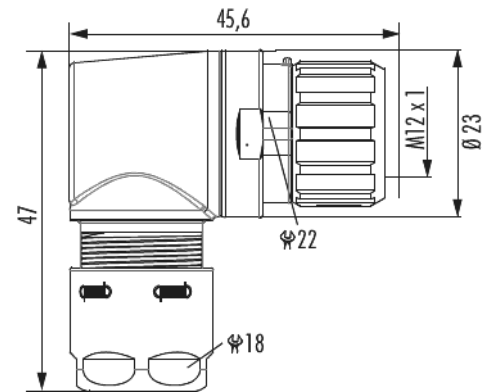

Housing right angle cable connector M12

Power - S, T

Item number A712-7S30300000

Technical data

Material housing	brass , Zinc Die Cast
Material housing surface	Nickel
Coding	S , T
Version	Screw
Internal thread plug-in side	M12 x 1
Knurled nut-Ø plug-in side	19.7 mm
Locking type	Screw
Shield	shielded
Material seals/o-rings	HNBR , NBR
Wrench size (SW1/SW2)	17/18 mm
Cable diameter	3 - 6 mm
Temperature range	-40 °C to +125 °C
Protection class	IP 67 , IP 69 K
suitable contact inserts	A712-7S05931106 , A712-7T05904106

Housing right angle cable connector M12

Power - S, T

Item number A712-7S30300000

Commercial data

Packaging Unit	5
EAN code	4033878011096
Weight	0.11561 kg
ETIM 7	EC003556
ETIM 8	EC003556
ETIM 9	EC003556
eCl@ss 10.1	27440224
Customs tariff number	85366990