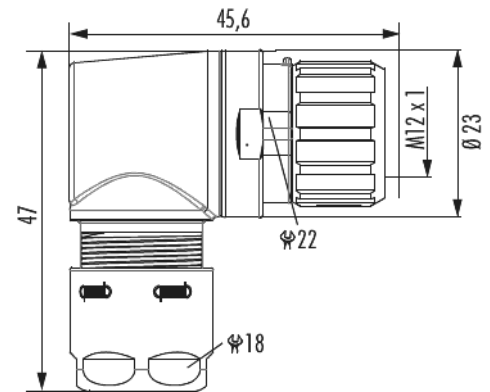

Housing right angle cable connector M12

Power - S, T

Item number A712-7S30500000

Technical data

Material housing	brass , Zinc Die Cast
Material housing surface	Nickel
Coding	S , T
Version	Screw
Internal thread plug-in side	M12 x 1
Knurled nut-Ø plug-in side	19.7 mm
Locking type	Screw
Shield	shielded
Material seals/o-rings	HNBR , NBR
Wrench size (SW1/SW2)	17/18 mm
Cable diameter	8 - 11 mm
Temperature range	-40 °C to +125 °C
Protection class	IP 67 , IP 69 K
suitable contact inserts	A712-7S05931106 , A712-7T05904106

Housing right angle cable connector M12

Power - S, T

Item number A712-7S30500000

Commercial data

Packaging Unit	5
EAN code	4033878011119
ETIM 7	EC003556
ETIM 8	EC003556
ETIM 9	EC003556
eCl@ss 10.1	27440224
Customs tariff number	85366990