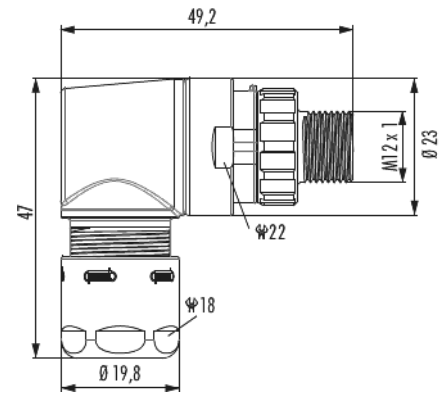

Housing right angle coupler connector M12

Power - S, T

Item number A712-7S31400000

Technical data

Material housing	brass , Zinc Die Cast
Material housing surface	Nickel
Coding	S , T
Version	Screw
External thread plug-in side	M12 x 1
Knurled screw-Ø plug-in side	19.7 mm
Locking type	Screw
Shield	shielded
Material seals/o-rings	HNBR , NBR
Wrench size (SW1/SW2)	17/18 mm
Cable diameter	5 - 9 mm
Temperature range	-40 °C to +125 °C
Protection class	IP 67 , IP 69 K
suitable contact inserts	A712-7S05931105 , A712-7T05904105

Housing right angle coupler connector M12

Power - S, T

Item number A712-7S31400000

Commercial data

Packaging Unit	5
EAN code	4033878011140
Weight	0.07295 kg
ETIM 7	EC003556
ETIM 8	EC003556
ETIM 9	EC003556
eCl@ss 10.1	27440224
Customs tariff number	85366990