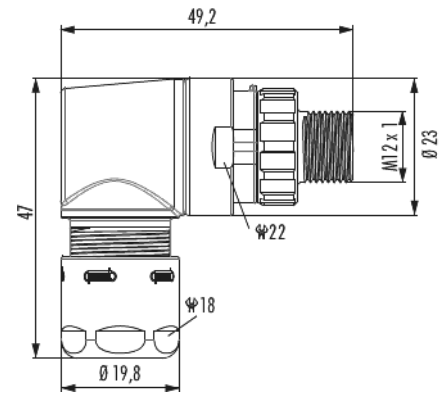

Housing right angle coupler connector M12

Power - S, T

Item number A712-7S3150000

Technical data

Material housing	brass , Zinc Die Cast
Material housing surface	Nickel
Coding	S , T
Version	Screw
External thread plug-in side	M12 x 1
Knurled screw-Ø plug-in side	19.7 mm
Locking type	Screw
Shield	shielded
Material seals/o-rings	HNBR , NBR
Wrench size (SW1/SW2)	17/18 mm
Cable diameter	8 - 11 mm
Temperature range	-40 °C to +125 °C
Protection class	IP 67 , IP 69 K
suitable contact inserts	A712-7S05931105 , A712-7T05904105

Housing right angle coupler connector M12

Power - S, T

Item number A712-7S31500000

Commercial data

Packaging Unit	5
EAN code	4033878011157
ETIM 7	EC003556
ETIM 8	EC003556
ETIM 9	EC003556
eCl@ss 10.1	27440224
Customs tariff number	85366990