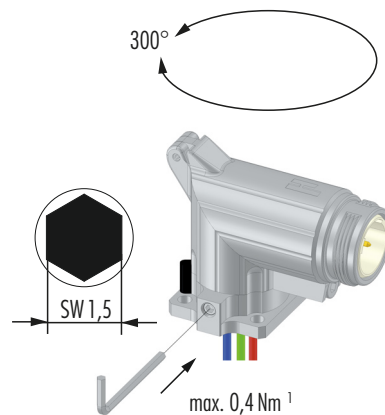

Right Angle Panel Connector

1.

2.

3.

4.

5.

6.

7.

¹ max. torque