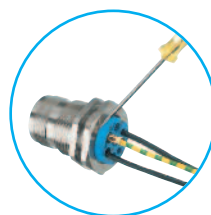

Euro-Lock-System – the patented locking system

- // The integrated locking clip secures the contacts in the insert
- // Easy assembly and disassembly of the contacts
- // No special tools required

Secure contact lock

Quick assembly

Simple contact unlocking and disassembly

Complete assembly and disassembly without special tools